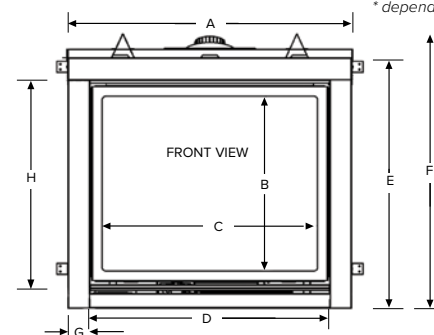

Porcelain Reflective Liner or Brick Liner

Glass Tray – with the following media choices: Contemporary Rock, Driftwood Set, Decorative Stones and Decorative Ember Glass (Glacier Ice, Cobalt Blue, Black, Bronze and White)

Log Sets – Three choices of Log Sets – Ten Piece Split Oak Log Set, Five Piece Split Oak Log Set or Four Piece Driftwood Set

Accent Lighting – for use with the Glass Tray

Thermostat – Wall Mount Millivolt Thermostat or Programmable Thermostat

Remote Control (Millivolt or IPI PF1) –

Thermostat on/off, Thermostat on/off modulating, Thermostat on/off modulating and fan control

Model	Height		Front Width		Depth	
	Actual	Framing	Actual	Framing	Actual	Framing
ZCV39	37³/₄"	37⁷/₈"	39³/₈"	39¹/₂"	18³/₈"	18¹/₂"*
ZCV42	40⁷/₈"	41"	42³/₈"	42¹/₂"	18³/₈"	18¹/₂"*

* dependant of finishing material used